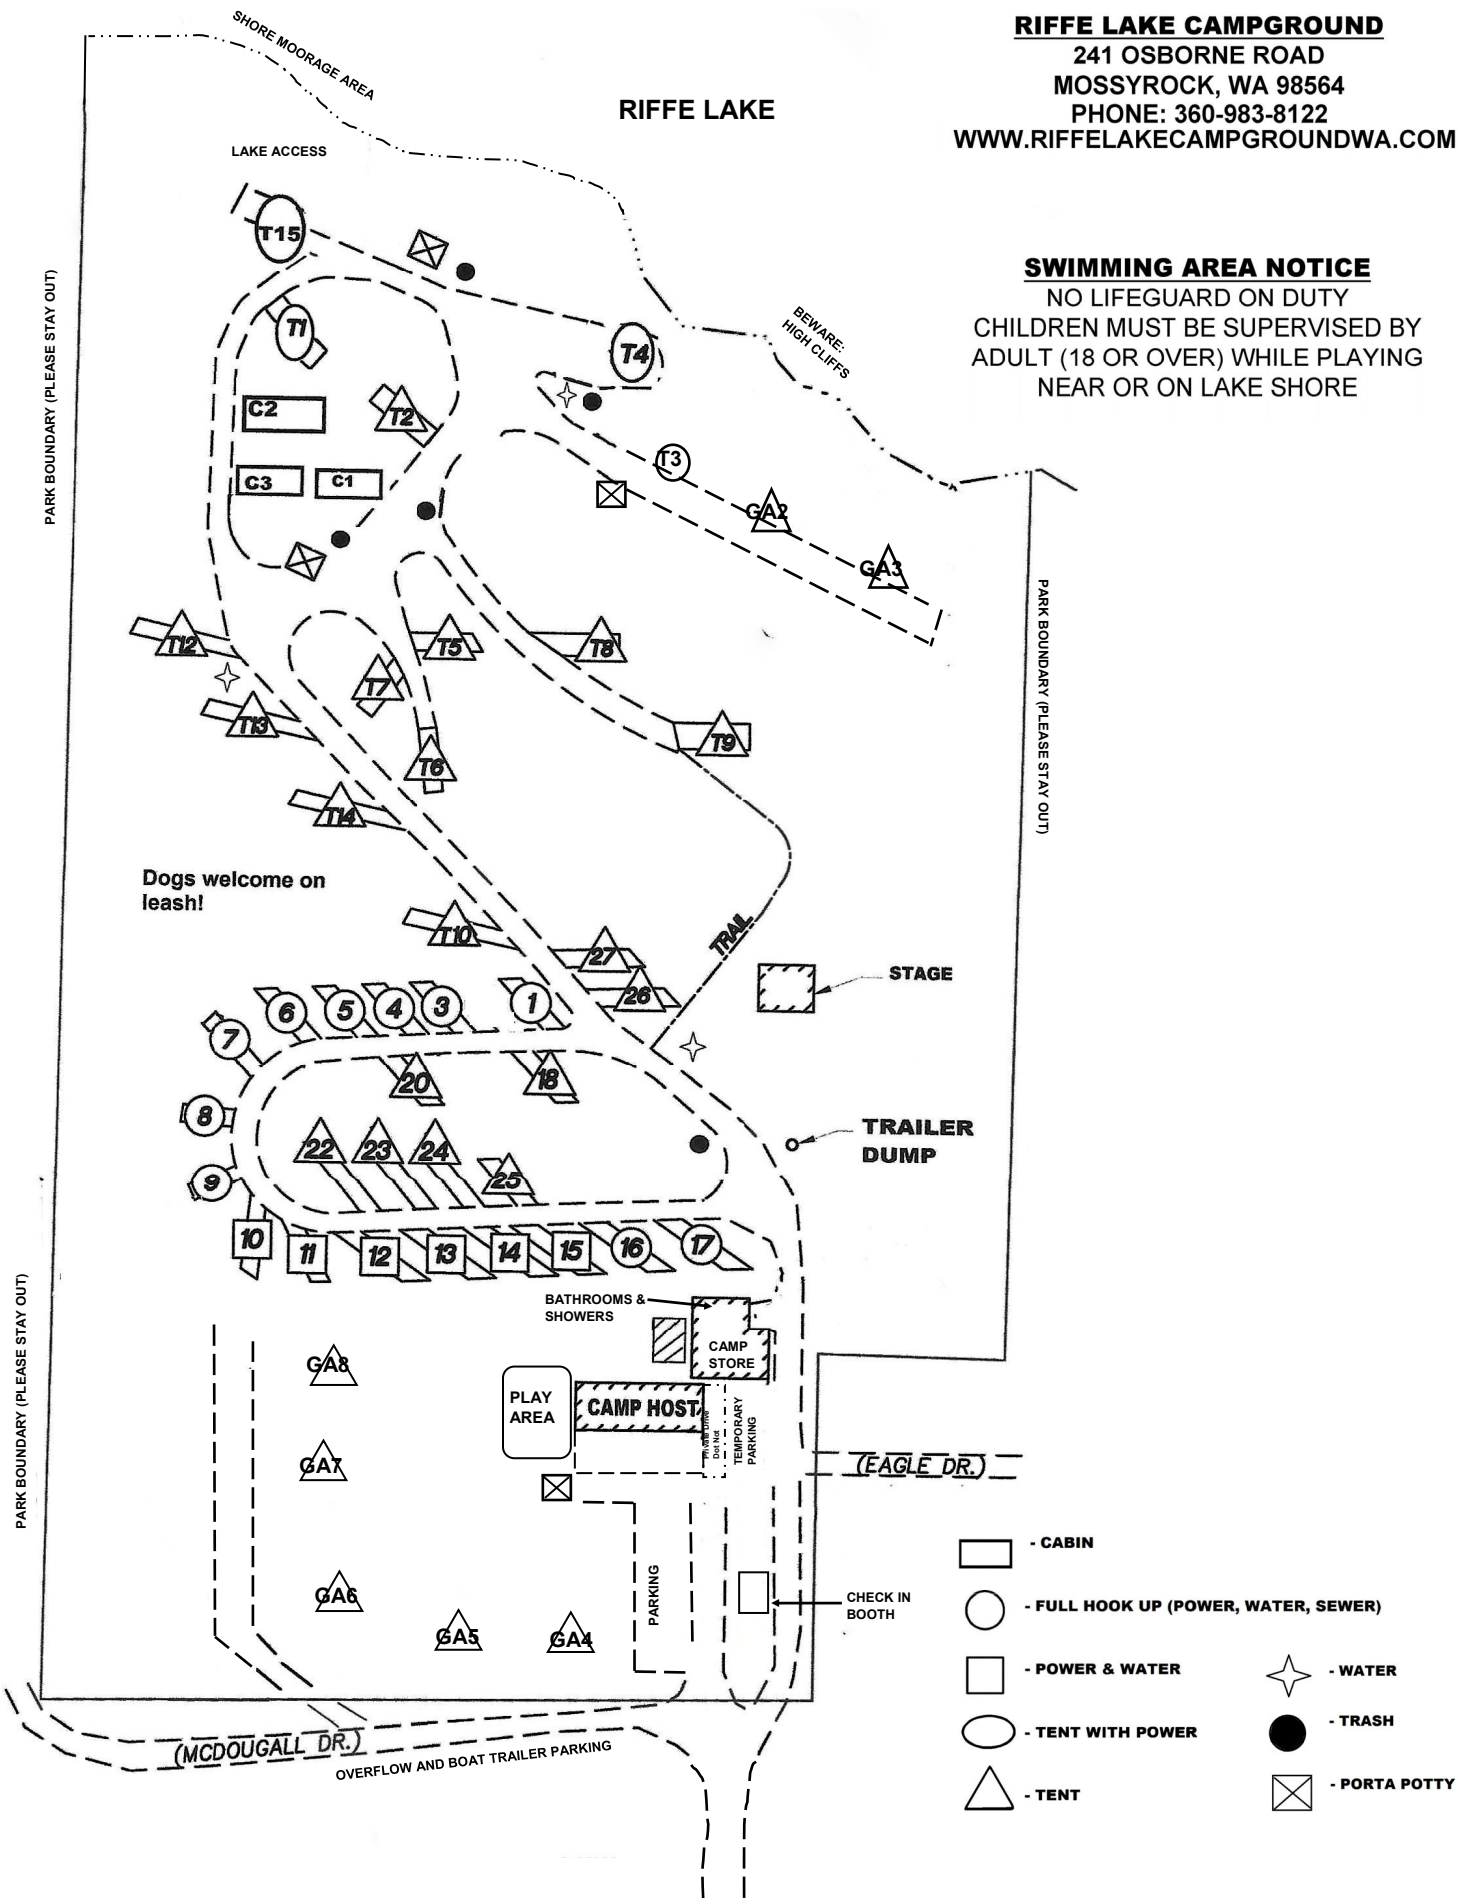

**RIFFE LAKE CAMPGROUND**

241 OSBORNE ROAD  
 MOSSYROCK, WA 98564  
 PHONE: 360-983-8122  
 WWW.RIFFELAKECAMPGROUNDWA.COM

**RIFFE LAKE**

**SWIMMING AREA NOTICE**

NO LIFEGUARD ON DUTY  
 CHILDREN MUST BE SUPERVISED BY  
 ADULT (18 OR OVER) WHILE PLAYING  
 NEAR OR ON LAKE SHORE

-  - CABIN
-  - FULL HOOK UP (POWER, WATER, SEWER)
-  - POWER & WATER
-  - TENT WITH POWER
-  - TENT
-  - WATER
-  - TRASH
-  - PORTA POTTY